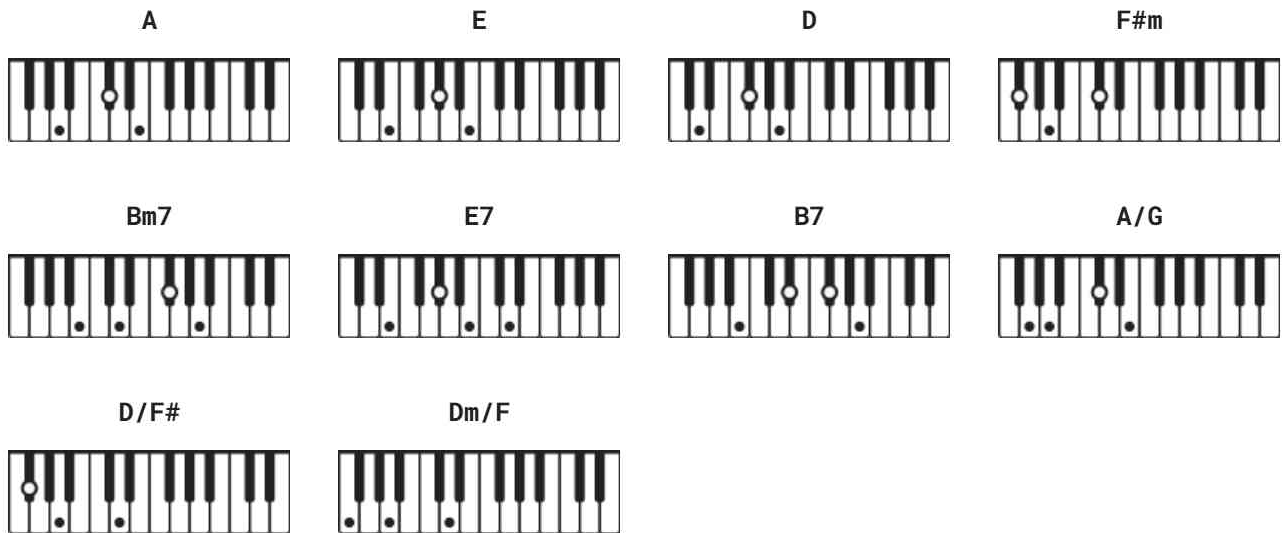

# The Sound Of Music - Edelweiss Chords by Misc Musicals/Rogers & Hammerstein

Difficulty: intermediate

Tuning: E A D G B E

Capo: 1st fret

Key: Ab

## STRUMMING

99 bpm

Capo 1 to match the version from the Soundtrack -

<https://www.youtube.com/watch?v=81Vzxng5iNA>

(but you can't play the low Eb bass notes because it's really tuned down a half step)

A E A D  
Edelweiss, edelweiss  
A F#m Bm7 E7  
Every morning you greet me  
A E A D  
Small and white, clean and bright  
A E7 A  
You look happy to meet me  
E E7 A  
Blossom of snow may you bloom and grow  
D B7 E E7  
Bloom and grow, fore - ver  
A A/G D/F# Dm/F  
Edelweiss, edelweiss  
A E7 A  
Bless my homeland forever